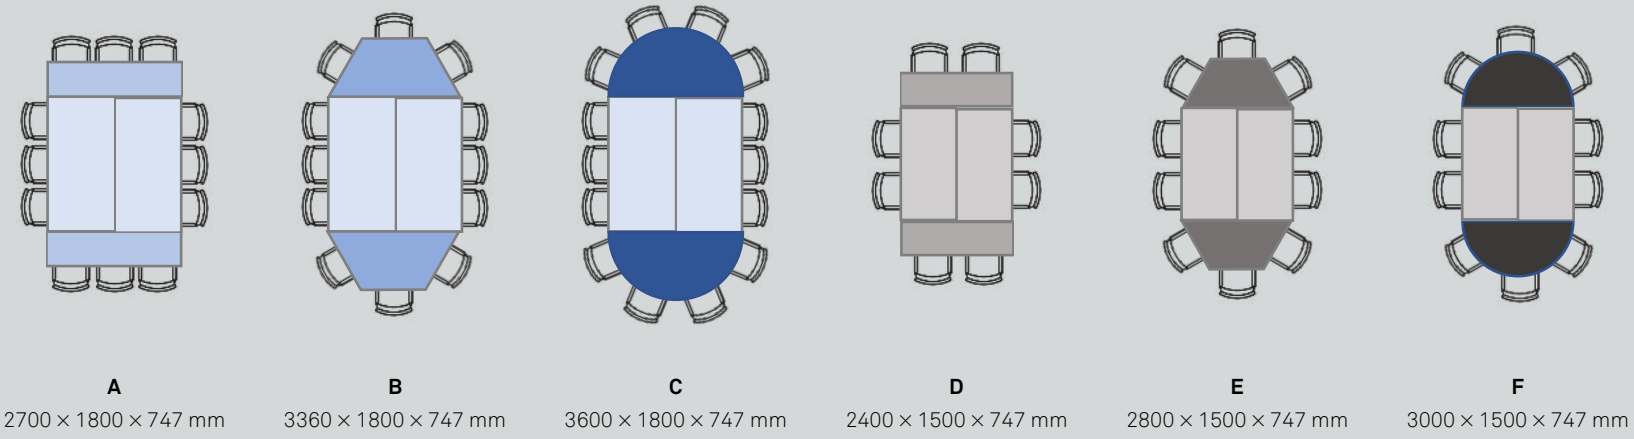

The range is available in four shapes (rectangular, classroom, trapezoid and half-round), which offers flexibility to create multiple layouts such as boardroom, u-shapes or workshop. The different options ensure that there is always a flexible solution for your set up.

[Watch the Line Table animation.](#)

Materials and Colour

Storage Trolleys

Boardroom

U-shape

Classroom

Round Tables

craster

CONFERENCE AND EVENTS

Line Table

The Line table range is available in two sizes – 1800 mm and 1500 mm – and in three different shapes – rectangular, classroom and trapezoid – to create various configurations that can be built to suit any specific needs.

The Line range consisted in five different elements including table tops, legs, modesty panels (optional), cable management (optional) and trolleys (mandatory).

Our Line Table tops are made from HPL with a durable Reef edge and our table legs are available in complementary colours. Our standard top comes as Erable and Black (B01).