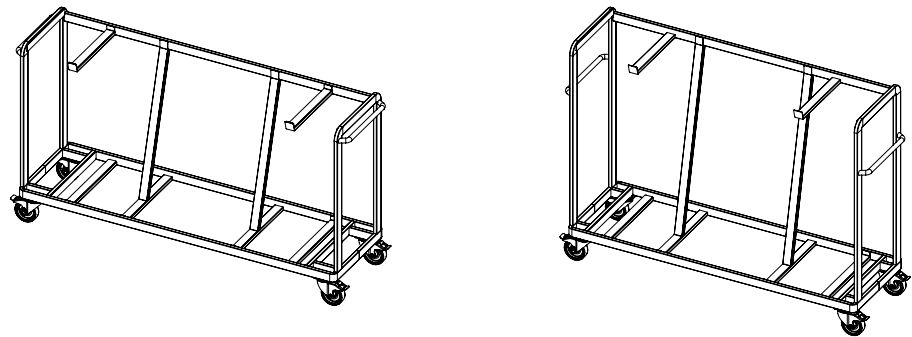

Storage Trolleys