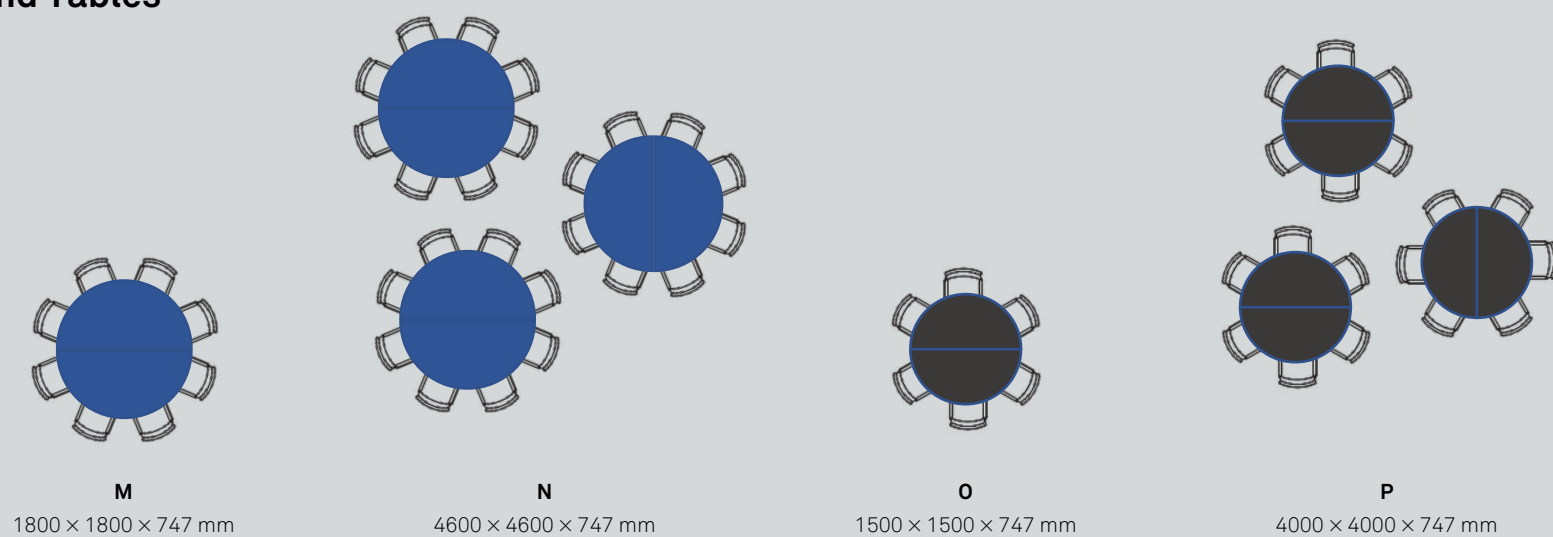

The range is available in four shapes (rectangular, classroom, trapezoid and half-round), which offers flexibility to create multiple layouts such as boardroom, u-shapes or workshop. The different options ensure that there is always a flexible solution for your set up.

[Watch the Line Table animation.](#)

Materials and Colour

Storage Trolleys

Boardroom

U-shape

Classroom

Round Tables

craster

CONFERENCE AND EVENTS

Line Table

The Line table range is available in two sizes – 1800 mm and 1500 mm – and in three different shapes – rectangular, classroom and trapezoid – to create various configurations that can be built to suit any specific needs.

The Line range consisted in five different elements including table tops, legs, modesty panels (optional), cable management (optional) and trolleys (mandatory).

Our Line Table tops are made from HPL with a durable Reef edge and our table legs are available in complementary colours. Our standard top comes as Erable and Black (B01).