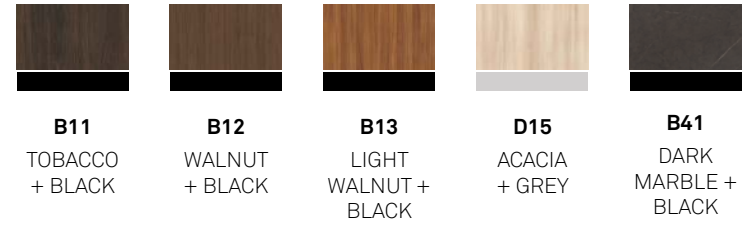

Materials and Colour