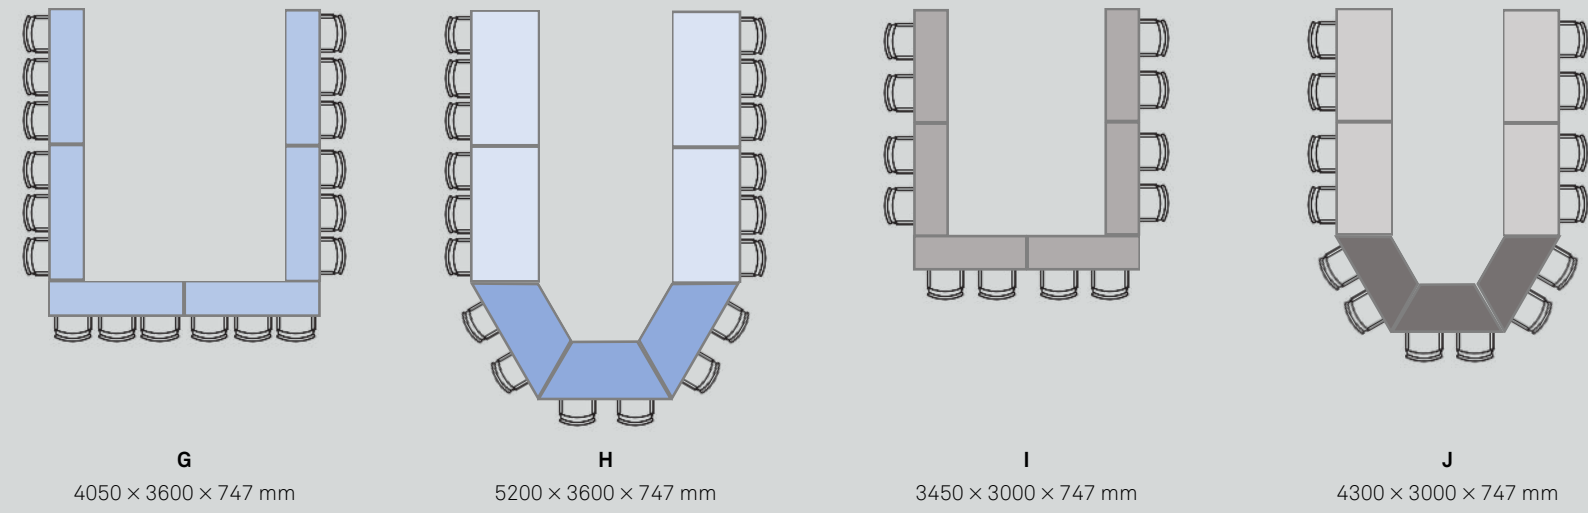

The range is available in four shapes (rectangular, classroom, trapezoid and half-round), which offers flexibility to create multiple layouts such as boardroom, u-shapes or workshop. The different options ensure that there is always a flexible solution for your set up.

[Watch the Line Table animation.](#)

Materials and Colour

Storage Trolleys

Boardroom

U-shape

Classroom

Round Tables

craster

CONFERENCE AND EVENTS

Line Table

The Line table range is available in two sizes – 1800 mm and 1500 mm – and in three different shapes – rectangular, classroom and trapezoid – to create various configurations that can be built to suit any specific needs.

The Line range consisted in five different elements including table tops, legs, modesty panels (optional), cable management (optional) and trolleys (mandatory).

Our Line Table tops are made from HPL with a durable Reef edge and our table legs are available in complementary colours. Our standard top comes as Erable and Black (B01).